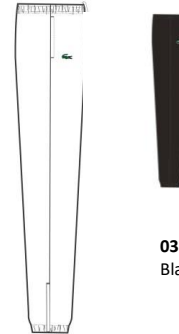

GH5209_001
White
S-XXL
Polyester 100%
MSRP: \$90

031
Black

KXE
Blue Night

XH9559_423
Backyard Grass Green
S-XXL
Polyester 71%, Cotton 25%, Elastane 4%
MSRP: \$98

9YA
Silver Chine / Elephant Grey

XH124T_001
White
Polyester 100%
MSRP: \$98

031
Black

MEN'S OUTERWEAR AND SWEATERS

SH5221_YD2
Ethereal / Navy Blue
S-XXL
Polyester 88%, Elastane 12%
MSRP: \$165

423
Navy

BH9266_WIX
Cement / Black
S-XXL
Polyester 88%, Elastane 12%
MSRP: \$198

BM3
Navy / Beige

SH9604_423
Navy
S-XXL
Polyester 71%, Cotton 25%, Elastane 4%
Rib edge: Cotton 97%, Elastane 3%
MSRP: \$125

9YA
Silver Chine / Elephant
Grey

BH5043_001
White
S-XXL
Polyamide 100%
MSRP: \$210

90V
Lime Green