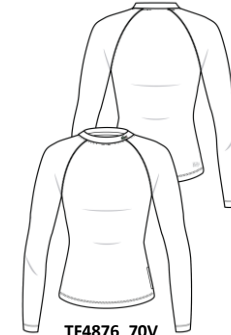

TF4876_70V
Cake Flour White
0-2-4-6-8-10-12
Polyamide 92%, Elastane 8%
MSRP: $85