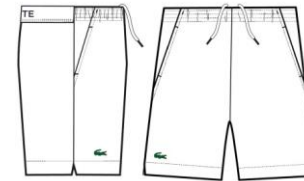

WY1
White / Blue Night -
Flashy Orange

WJ6045_CF1
Corrida / White - Blue Night
6YR-8YR-10YR-12YR-14YR
Polyester 100%
MSRP: \$150

SJ7489_70V
Flour
6YR-8YR-10YR-12YR-14YR
Cotton 100%
MSRP: \$90

TJ8811_001
White
6YR-8YR-10YR-12YR-14YR
Cotton 65%, Polyester 35%
MSRP: \$30

031
Black

166
Navy Blue

TJ2910_AU8
Sormiou / Flour - Abysm
6YR-8YR-10YR-12YR-14YR
Cotton 65%, Polyester 35%
MSRP: \$40

VI3
Navy Blue / Kingdom

GJ9820_001
White
6YR-8YR-10YR-12YR-14YR
Polyester 90%, Elastane 10%
MSRP: \$45