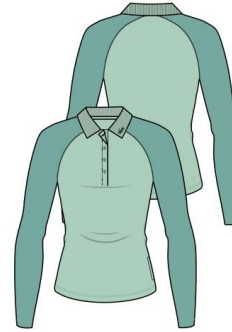

PF4844_ZKI
Patille Mint / Florida
0-2-4-6-8-10-12
Polyamide 92%, Elastane 8%
MSRP: $125