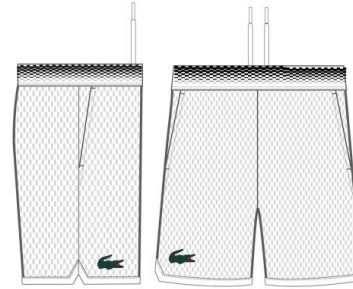

CCA
Silver Grey Chine

LGF
Pastille Mint

L99
Bellflower Blue

MEN'S BOTTOMS

GH6961_258
Sormiou / Flour – Abysm
S-XXL
Polyester 90%, Elastane 10%
MSRP: \$80

522
Narcissus / Blizzard - Cement

525
Jet Blue / White Paprika

GH5209_001
White
S-XXL
Polyester 100%
MSRP: \$90

031
Black

KXE
Blue Night

XH9559_423
Backyard Grass Green
S-XXL
Polyester 71%, Cotton 25%, Elastane 4%
MSRP: \$98

9YA
Silver Chine / Elephant Grey

XH124T_001
White
Polyester 100%
MSRP: \$98